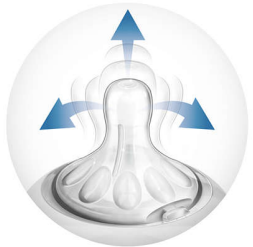

Vents air away from your baby's tummy

- Advanced anti-colic system with innovative twin valve

Easy to hold and grip in any direction

- Ergonomic shape for maximum comfort
- Simple to use and clean, quick and easy assembly

Highlights

Natural latch on

The wide breast shaped nipple promotes natural latch on similar to the breast, making it easy for your baby to combine breast and bottle feeding.

Unique comfort petals

Petals inside the nipple increase softness and flexibility without nipple collapse. Your baby will enjoy a more comfortable and contented feed.

Advanced anti-colic valve

Innovative twin valve designed to reduce colic and discomfort by venting air into the bottle and not baby's tummy.

Ergonomic shape

Due to the unique shape, the bottle is easy to hold and grip in any direction for maximum comfort, even for baby's tiny hands.