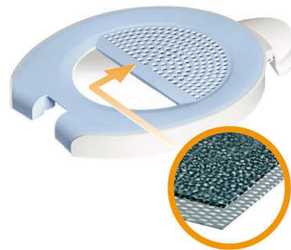

Integrated pouring spout

Facilitates neat oil pouring for easy oil removal.

HD6107/70

Specifications

Technical specifications

- Voltage: 220-240 V
- Power: 2000 W
- Cord length: 1.2 m
- Frequency: 50/60 Hz
- Capacity: 1000 g
- Oil content: 2 L

General specifications

- Non-slip feet
- Cord storage
- Power-on light
- Adjustable thermostat: 150-190 °C
- Handgrips
- Automatic lid release
- Viewing window

Design specifications

- Color(s): White with light blue
- Materials: Plastic (PP)
- Dimensions (L x W x H): 285 x 275 x 265 mm
- Weight appliance: 2.64 kg

Separate digital timer

Allows easy pre-setting of the frying time. With its suction disc the timer will stick to nearly anything; you don't have to keep an eye on your food anymore!

Two-layer filter

Reduces unwanted frying smells and is dishwasherable. There is no need for replacement.

On/off switch

On/off switch for additional safety

Rise and fall frying basket

Rise and fall frying basket prevents oil splashes

Coolwall exterior

The outside of the fryer stays cool and safe to touch

Issue date 2021-12-18