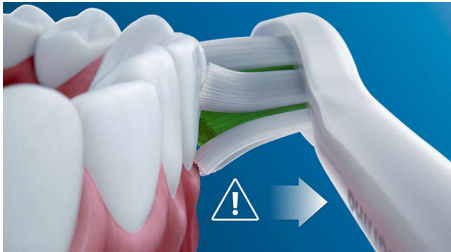

Innovative technology

- Lets you know if you're pressing too hard
- Connects smart brush handle and smart brush heads
- Sonic technology that pulses between teeth
- The Sonicare 4100 tells you when to switch brush heads

Highlights

Sonicare 4100 — goodbye plaque

Cleans those hard-to-reach places that a manual toothbrush can't get to, with contoured bristles designed to make brushing easy.

Monitor your brushing pressure

Brushing too hard can damage your teeth and gums. To prevent this, your Philips Sonicare ProtectiveClean emits a gentle pulsing sound to remind you to ease off on the pressure.