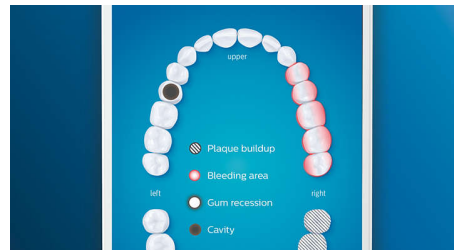

Care for your gums

Click on the G3 Premium Gum Care brush head to improve your gum health. Its smaller size and targeted gum line bristles deliver gentle yet effective cleaning along the gum line, where gum disease starts. It's clinically proven to deliver up to 100% less gum inflammation* and up to 7x healthier gums in just two weeks.*

Whiter teeth, fast

Click on the W3 Premium White brush head to remove surface stains and reveal your whitest smile. With its densely packed central

stain removal bristles, it's clinically proven to remove up to 100% more stains in just three days.**

Never miss a spot

The Philips Sonicare app lets you know when you've achieved a thorough clean, and coaches you to be a better, more mindful brusher.

TouchUp feature

If you happen to miss a spot while brushing your teeth, your app's TouchUp feature will show you. You can then go back for a second pass, and be confident you are getting a complete clean, every time.

Focus areas and goal-setting

Any trouble areas your dentist has pointed out? We'll highlight them on your in-app 3D mouth map, and remind you to pay extra attention to these areas.

Too much pressure?

You might not notice when you brush too hard, but your DiamondClean Smart will. If you use too much pressure, the light ring on the end of your handle will flash. This is a gentle reminder to ease off the pressure, and let your brush head do the work. 7 out of 10 people found this feature helped them become a better brusher.