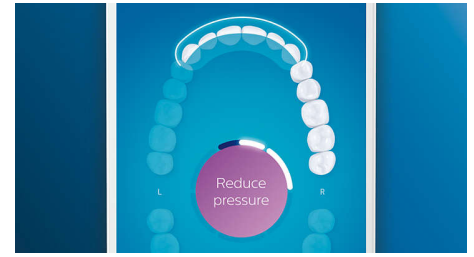

Whiter teeth, fast

Click on the W3 Premium White brush head to remove surface stains and reveal your whitest smile. With its densely packed central

stain removal bristles, it's clinically proven to remove up to 100% more stains in just three days.**

Never miss a spot

The Philips Sonicare app lets you know when you've achieved a thorough clean, and coaches you to be a better, more mindful brusher.

TouchUp feature

If you happen to miss a spot while brushing your teeth, your app's TouchUp feature will show you. You can then go back for a second pass, and be confident you are getting a complete clean, every time.

Focus areas and goal-setting

Any trouble areas your dentist has pointed out? We'll highlight them on your in-app 3D mouth map, and remind you to pay extra attention to these areas.

Too much pressure?

You might not notice when you brush too hard, but your DiamondClean Smart will. If you use too much pressure, the light ring on the end of your handle will flash. This is a gentle reminder to ease off the pressure, and let your brush head do the work. 7 out of 10 people found this feature helped them become a better brusher.