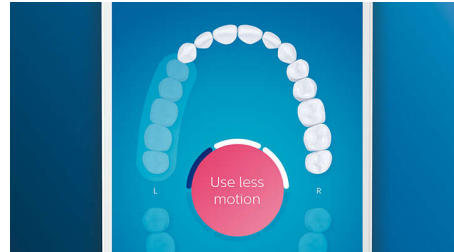

Never miss a spot

The Philips Sonicare app lets you know when you've achieved a thorough clean, and coaches you to be a better, more mindful brusher.