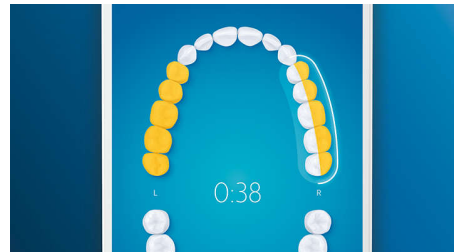

Care for your gums

Click on the G3 Premium Gum Care brush head to improve your gum health. Its smaller size and targeted gum line bristles deliver gentle yet effective cleaning along the gum line, where gum disease starts. It's clinically proven to deliver up to 100% less gum inflammation* and up to 7x healthier gums in just two weeks.*

Whiter teeth, fast

Click on the W3 Premium White brush head to remove surface stains and reveal your whitest smile. With its densely packed central

stain removal bristles, it's clinically proven to remove up to 100% more stains in just three days.**

Never miss a spot

The Philips Sonicare app lets you know when you've achieved a thorough clean, and coaches you to be a better, more mindful brusher.

TouchUp feature

If you happen to miss a spot while brushing your teeth, your app's TouchUp feature will show you. You can then go back for a second pass, and be confident you are getting a complete clean, every time.

Focus areas and goal-setting

Any trouble areas your dentist has pointed out? We'll highlight them on your in-app 3D mouth map, and remind you to pay extra attention to these areas.

Too much pressure?

You might not notice when you brush too hard, but your DiamondClean Smart will. If you use too much pressure, the light ring on the end of your handle will flash. This is a gentle reminder to ease off the pressure, and let your brush head do the work. 7 out of 10 people found this feature helped them become a better brusher.