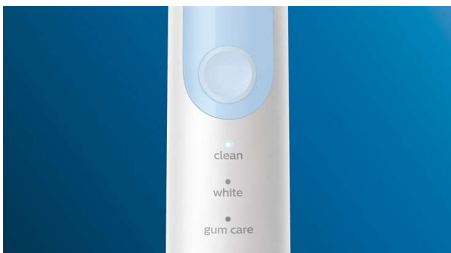

Innovative technology

- Lets you know if you're pressing too hard
- Connects smart brush handle and smart brush heads
- The Sonicare 5100 tells you when to switch brush heads
- Sonic technology that pulses between teeth

Optimize your brushing

- Choose from 3 modes

Highlights

Sonicare 5100 for gum health

Brushing your teeth is a breeze, with high-quality bristles that remove plaque and improve gum health. In fact, it's up to 100% better than a manual toothbrush.

Safe brushing experience

The best electric toothbrush for braces. The Sonicare ProtectiveClean 5100 can also be used on fillings, crowns, veneers and other sensitive orthodontics.

Customize your brushing

Three modes. One intensity. Customize your brushing to your cleaning preferences with the Sonicare ProtectiveClean 5100. Clean mode is standard for superior cleaning. White is the ideal mode for removing surface stains. And Gum Care mode adds an extra minute of reduced-power brushing, so you can gently massage your gums.