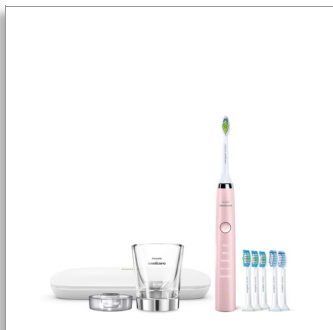

Philips Sonicare  
DiamondClean  
Sonic electric toothbrush

### 5 modes

6 brush heads  
1 travel case  
with Deep Clean mode

HX9362/47