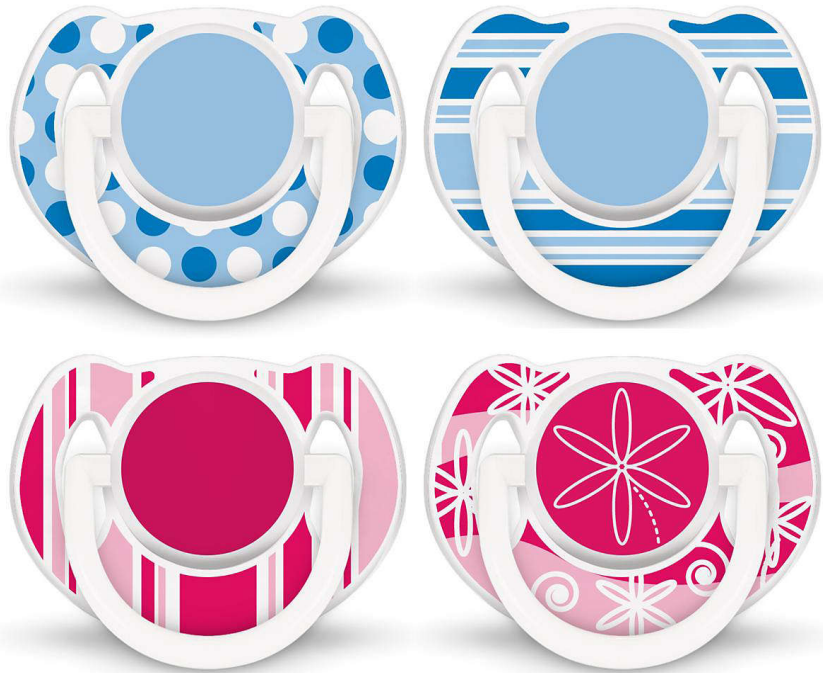

Designed for your baby's everyday comfort needs

Pacifier with bright, colorful designs

Help meet your little one's essential soothing needs around the clock with the Philips Avent Classic pacifier. Available in a range of colors, our orthodontic collapsible nipple respects your baby's natural oral development.

Easy to clean

- Easy to sterilize for extra hygiene

Quality assured

- Made at our award-winning site in the UK

Comfortable soft silicone nipple

- Designed for natural oral development

Safety & Hygiene

- Security handle for easy removal
- Snap-on cap helps keep your baby's pacifier clean

Highlights

Orthodontic nipple

Our collapsible silicone nipple has a symmetrical shape that respects your baby's palate, teeth and gums as he or she grows.

Made in the UK

You can be sure that your little one's comfort is in good hands. This pacifier was made at our award-winning site in the UK.*

Security handle

Our security handle lets you easily remove your baby's pacifier at any time. Even little hands can grab it!

Snap-on cap for hygiene

When the pacifier isn't in use, simply snap on the cap before storing to keep the nipple safe and clean.