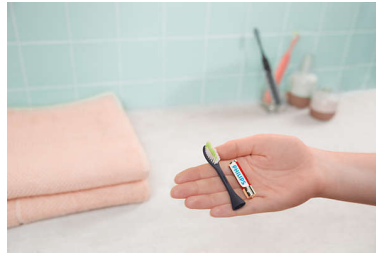

Brush for 90 days

Brush with the One for 90 days on a single AAA battery. That's three months of whiter, brighter smiling.