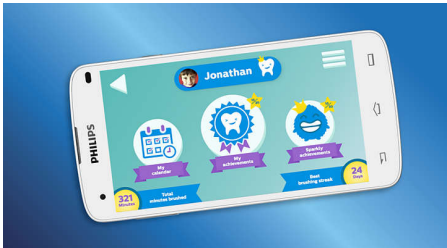

Provides a superior clean, protects growing smiles

- Switch out brush sizes on a brush that grows with your child
- Preferred by dentists
- From baby to adult teeth – and everything in-between
- Philips Sonicare For Kids — designed for developing teeth

Reaches deep into teeth and gums

- Multi grip design for parents and kids

Highlights

Fun and educational

Kids play along with the interactive app during brush time. The Sonicare kids app coaches them into how to brush, with fun animations and rewards designed to support them as they build their routine.

Monitored brushing for kids

Philips Sonicare For Kids monitors your child's progress as they learn. Their brush syncs with the app and captures details about their technique and performance over time. 98% of surveyed parents say the app leads to longer and better brushing*.