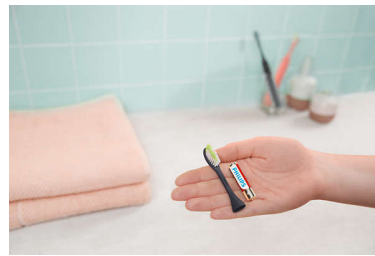

One up your brushing

The new electric One cleans your teeth better for a brighter, whiter smile. Wherever you go, this One goes with you. Its sleek, lightweight design and portable case makes it the perfect brush for you. Which color is your One?

The One that goes with you

The One is made to travel so you can get that clean feeling any place. It's sleek and lightweight and fits neatly into a compact travel case.

Routine made easy

Sometimes, we all need a little guidance. The One buzzes every 30 seconds encouraging you to move on to the next part of your mouth. A longer buzz at 2 minutes lets you know when the job is done.

A color for every style

From Miami to Midnight, Mango to Mint, choose the color to match your style. You can mix and match the brush head with the handle and create your own color combination.

Brush for 90 days

Brush with the One for 90 days on a single AAA battery. That's three months of whiter, brighter smiling.

Keep it fresh

Dentists recommend changing your brush head every three months for the best results. Philips One brush heads come in a variety of vibrant colors, so you can update your look as well as your brush head every time.