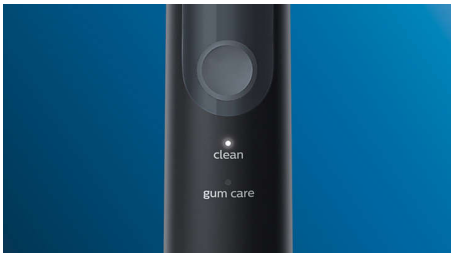

PHILIPS

sonicare

Sonic electric
toothbrush

ProtectiveClean
4500

Built-in pressure sensor

2 cleaning modes

1 x BrushSync feature

Travel case

Innovative technology

- Lets you know if you're pressing too hard
- Philips Sonicare's advanced sonic technology
- Connects smart brush handle and smart brush heads

Optimize your brushing

- Clean and gum care mode

Highlights

Improves gum health

Densely-packed, high-quality bristles give you an extra gentle brushing to remove plaque along the gumline to improve gum health up to 100% more than a manual toothbrush. And, the specially curved power tip makes reaching the teeth at the back of your mouth a breeze.

Clean and gum care mode

Whether you want to focus on removing plaque or on getting your gums healthy and keeping them that way, this brush has a mode for you: Clean mode delivers superior cleaning, while Gum Care mode adds an extra minute of reduced-power brushing, so you can gently massage your gums.