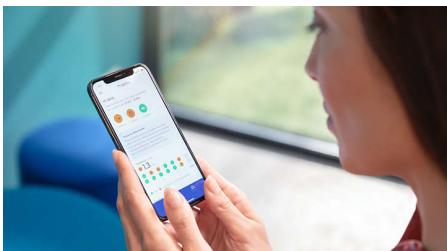

Progress Report

The DiamondClean 9000 gives you the guidance you need to improve and maintain healthy brushing habits in between dentist

check-ups. Built-in smart sensors let you know when you're using too much pressure, and by connecting your brushing experience to the Sonicare app, a personalised Progress Report helps you stay on track and see how much you've improved over time.