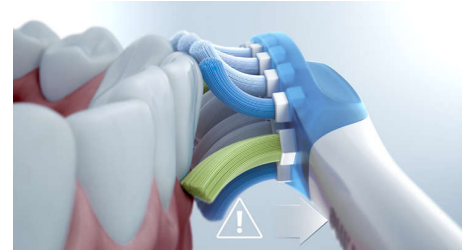

Built-in pressure sensor

You might not notice if you're brushing too hard, but your DiamondClean 9000 will. If you need to ease up, the toothbrush will make a pulsing sound. It's a reminder to let your brush head do the work. 7 out of 10 people found this feature helped them become a better brusher.