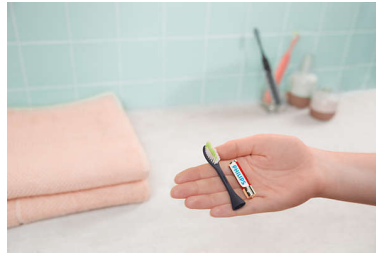

The One that goes with you

The One is made to travel so you can get that clean feeling any place. It's sleek and lightweight and fits neatly into a compact travel case.

Routine made easy

Sometimes, we all need a little guidance. The One buzzes every 30 seconds encouraging you to move on to the next part of your mouth. A longer buzz at 2 minutes lets you know when the job is done.

A color for every style

From Miami to Midnight, Mango to Mint, choose the color to match your style. You can mix and match the brush head with the handle and create your own color combination.

Brush for 90 days