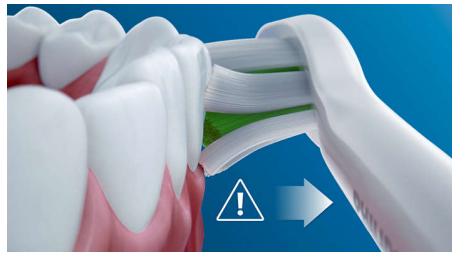

Naturally whiter teeth

Click on the W DiamondClean brush head to remove surface stains and reveal a whiter smile. With its densely packed central stain-removal bristles, it's clinically proven to whiten teeth in just one week.

Prioritizes your oral hygiene

Your brush head and base will sync-up to remind you when it's time to replace the head with a simple short beep and a handle light.

Monitor your brushing pressure

Brushing too hard can damage your teeth and gums. To prevent this, your Philips Sonicare ProtectiveClean emits a gentle pulsing sound to remind you to ease off on the pressure.