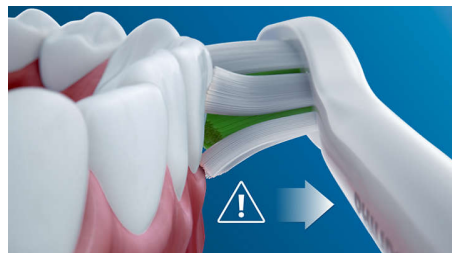

Monitor your brushing pressure

Brushing too hard can damage your teeth and gums. To prevent this, your Philips Sonicare ProtectiveClean emits a gentle pulsing sound to remind you to ease off on the pressure.