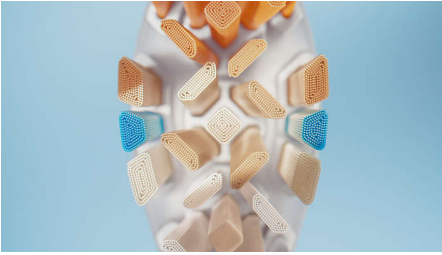

One brush head for complete care

Clean without compromise

A3 Premium All-in-One brush head is the only one you need to achieve cleaner, whiter teeth*** and healthier gums. This brush head results in 20 x more plaque removal*, up to 100% stain reduction** and up to 15 x healthier gums in just 2 weeks**

Highlights

Angled bristles

Benefit from our best plaque removal**** regardless of your brushing style. The Premium All-in-One brush head has precisely angled bristles which are engineered to maximise its plaque-removing potential.

Gently brush away stains with triangular tips designed to remove stains more effectively than rounded bristles. The shape allows more contact with the surface of your teeth to remove stains effectively.

Longer bristles

The brush head's extra-reach side bristles gently brush your gum line even when you are focusing on your teeth. The bristles also flex to help compensate for any excess pressure.

Trusted sonic brushing