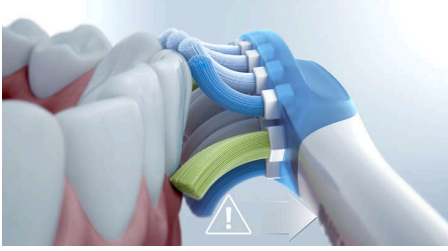

DiamondClean 9000

Sonic electric toothbrush with accessories - Pink

HX9911/53

Highlights

Built-in pressure sensor

You might not notice if you're brushing too hard, but your Philips Sonicare DiamondClean 9000 will. If you need to ease up, the electric toothbrush will make a pulsing sound. It's a reminder to let your toothbrush head do the work. 7 out of 10 people found this feature helped them become a better brusher.