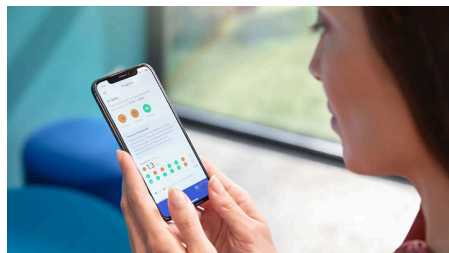

Progress Report

The DiamondClean 9000 electric toothbrush gives you the guidance you need to improve and maintain healthy brushing habits in between

dentist check-ups. Built-in smart sensors let you know when you're using too much pressure, and by connecting your brushing experience to the Sonicare app, a personalised Progress Report helps you stay on track and see how much you've improved over time.