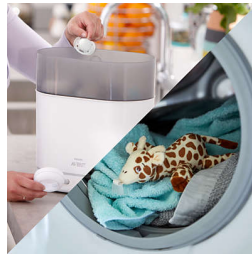

Easily cleaned and sterilized

Plush toy can be machine or hand washed. ultra soft pacifier can be cleaned in dishwasher, a sterilizer or in boiling water. Feel good knowing it is always clean and safe for your little one.