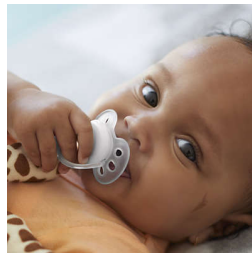

Easy to find

No more hunting and searching for pacifiers! The plush toy makes the pacifier easy to find.