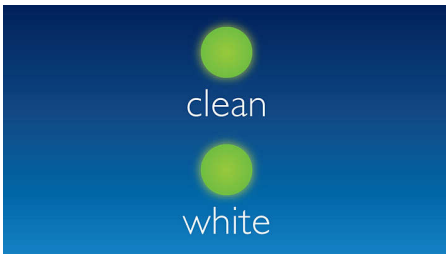

Provides a superior clean

- Sonicare dynamic cleaning action drives fluid between teeth
- Angled brush head neck for better reach to back teeth

Offers a customized brushing experience

- Easy-start program to acclimate to the Sonicare experience
- Clean and White Mode: proven to remove stains
- Clean Mode: Standard 2 minute mode

Highlights

Naturally whiter teeth

The dynamic cleaning action of this toothbrush and the direct broader contact with each tooth, has proven to remove everyday stains, to help keep teeth naturally whiter.

Clean and White Mode

2 minutes of Clean mode with an additional 30 seconds of White mode to focus on the visible front teeth. Removes everyday stains, such as coffee, tea, tobacco and red wine. Whitens teeth by 2 shades in just 2 weeks.*