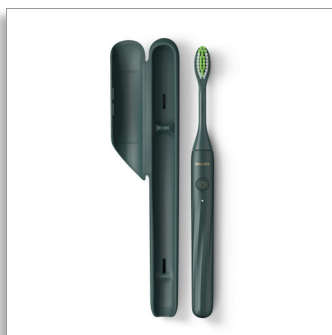

Philips Philips One by
Sonicare
Power Toothbrush

The One that cleans better

The One for on-the-go
The One without hassle
The One in multiple colors

HY1200/08

One up your brushing

The new electric One cleans your teeth better for a brighter, whiter smile. Wherever you go, this One goes with you. Its sleek, lightweight design and portable case makes it the perfect brush for you. Which color is your One?

Multiple colors

- A color for every style

PHILIPS

Power Toothbrush

The One that cleans better The One for on-the-go, The One without hassle, The One in multiple colors

Highlights

Good vibrations

Think of the One like a manual toothbrush that works harder and faster. 13,000 microvibrations per minute and contoured bristles gently clean your teeth for a whiter, brighter smile.

The One that goes with you

The One is made to travel so you can get that clean feeling any place. It's sleek and lightweight and fits neatly into a compact travel case.

Routine made easy

Sometimes, we all need a little guidance. The One buzzes every 30 seconds encouraging you to move on to the next part of your mouth. A longer buzz at 2 minutes lets you know when the job is done.

A color for every style

From Shadow to Shimmer, Snow to Sage, choose the color to match your style. You can mix and match the brush head with the handle and create your own color combination.

One charge, one month of brush