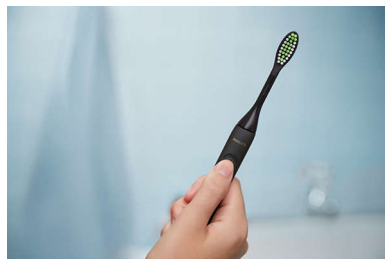

Keep it fresh

Dentists recommend changing your brush head every three months for the best results. Philips One brush heads come in a variety of vibrant colors, so you can update your look as well as your brush head every time.

HY1200/08

Specifications

Technical specifications

- Operating time (full to empty): Up to 30 days

Design and finishing

- Color: Sage

Compatibility

- Brush head compatibility: Only compatible with, Philips One handles
- Handle compatibility: Not compatible with other, Philips Sonicare brush heads

Items included

- Travel case: Philips One travel case
- Handle: 1 Philips One
- Brush heads: 1 Philips One brush head

Issue date 2022-05-03

Version: 7.7.1

EAN: 00 07502 00925 02

© 2022 Koninklijke Philips N.V.
All Rights reserved.

Specifications are subject to change without notice.
Trademarks are the property of Koninklijke Philips N.V.
or their respective owners.

www.philips.com