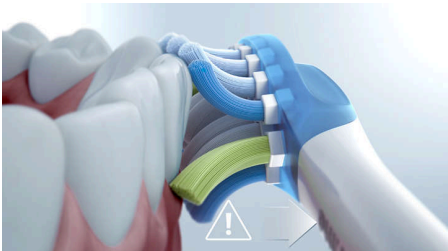

Stay on track with personalised guidance

- Guidance to start and keep up healthy habits

Series 7900 Advanced Whitening

Sonic electric toothbrush with accessories

HX9631/17

Highlights

Naturally whiter teeth

Click on the W2 Optimal White brush head to remove surface stains and reveal a whiter smile. With its densely packed central stain-removal bristles, it's clinically proven to whiten teeth in just one week.

Say goodbye to plaque

Densely-packed, high-quality bristles remove up to 7x more plaque than a manual toothbrush.

Built-in pressure sensor

You might not notice if you're brushing too hard, but your ExpertClean will. If you need to ease up, this intelligent toothbrush will make a pulsing

sound. It's a heads-up to let your brush head do the work. 7 out of 10 people found this feature helped them become a better brusher.

Smart brush head recognition

Smart brush heads ensure that you're using the right mode and intensity for the best possible clean. For example, if you're using the G3 Premium Gum Care brush head, your Series 7900's BrushSync technology will automatically sync your brush head with the Gum Health mode to help give your gums a clean bill of health.