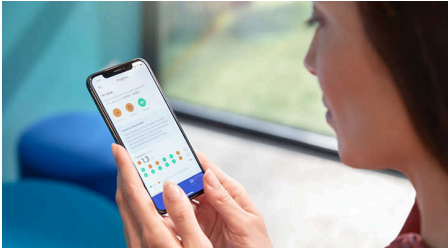

Series 7900 Advanced Whitening

Sonic electric toothbrush with accessories

HX9631/17

Highlights

Progress Report

Series 7900 gives you the guidance that you need to improve and maintain healthy brushing habits in between dentist check-ups. Built-in smart sensors let you know when you're using too much pressure, and by connecting your brushing experience to the Sonicare app, a