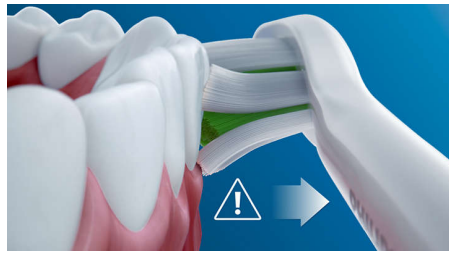

Monitor your brushing pressure

Brushing too hard can damage your teeth and gums. To prevent this, your Philips Sonicare ProtectiveClean emits a gentle pulsing sound to remind you to ease off on the pressure.