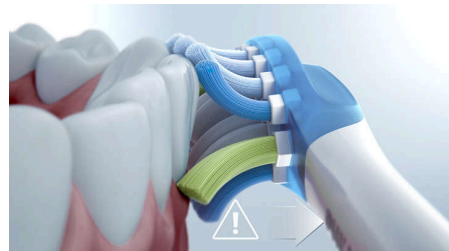

Built-in pressure sensor

You might not notice if you're brushing too hard, but your Philips Sonicare DiamondClean 9000 will. If you need to ease up, the electric toothbrush will make a pulsing sound. It's a reminder to let your toothbrush head do the work. 7 out of 10 people found this feature helped them become a better brusher.