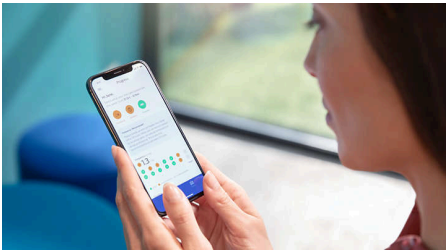

- Start and keep up healthy habits

DiamondClean 9000

2-pack sonic electric toothbrush with chargers & app

HX9914/54

Highlights

Removes up to 10 x more plaque*

Know you're getting the deepest possible clean with the C3 Premium Plaque Control toothbrush head. The soft, flexible bristles are designed to curve around the contours of your teeth, giving you 4 x more surface contact** and up to 10 x more plaque removal from hard-to-reach spots.

Progress Report

The DiamondClean 9000 electric toothbrush gives you the guidance you need to improve and maintain healthy brushing habits in between dentist check-ups. Built-in smart sensors let you know when you're using too much pressure, and by connecting your brushing experience to the Sonicare app, a personalised Progress Report helps you stay on track and see how much you've improved over time.