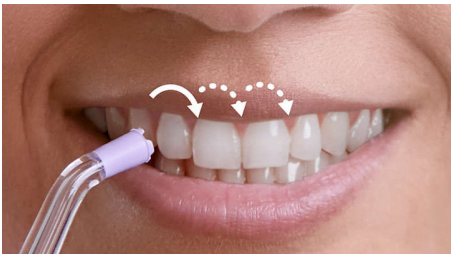

Enjoy an effortless, thorough clean between your teeth and improve your gum health. Our Quad Stream technology helps you cover more area with less effort, while Pulse Wave technology gently guides you from tooth to tooth. Easy.

**An effortless clean with advanced technology**

- Easy to fill 550ml reservoir
- Quad Stream technology for faster, more effective flossing
- Standard nozzle for a regular clean
- Pulse Wave technology guides from tooth to tooth
- Whisper quiet for great results without disturbing others
- Quad Stream nozzle for maximum coverage

## Covers more area, effortlessly

X-shaped water streams cover more surface area for a faster, deeper clean versus manual floss. Effortlessly.

## Guides from tooth to tooth

Gentle pulses of water guide you from tooth-to-tooth so that you don't miss a spot.