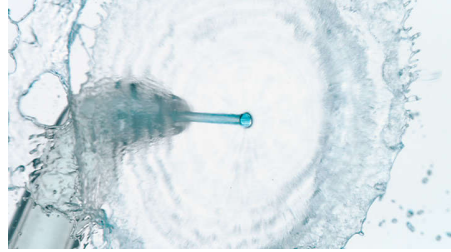

## Covers more area, effortlessly

X-shaped water streams cover more surface area for a faster, deeper clean versus manual floss. Effortlessly.

## Guides from tooth to tooth

Gentle pulses of water guide you from tooth-to-tooth so that you don't miss a spot.

## F1 Standard nozzle

Use the standard nozzle for a regular clean. It uses a single stream of water to remove debris and clean thoroughly between your teeth.

## F3 Quad Stream nozzle

For maximum coverage and an extra thorough clean, use the Quad Stream nozzle to concentrate water into four wide streams between teeth and along the gum line. The soft rubber guide is gentle on gums and every nozzle simply clicks on and off.