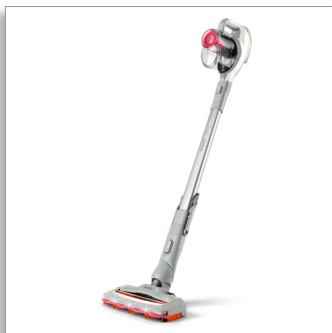

Philips SpeedPro
Cordless Stick vacuum
cleaner

180° suction nozzle

18V, up to 30 min
2-in-1: vacuum & handheld
LEDs in nozzle

FC6723/01

Fast. Powerful reach, even in the toughest spots

The new SpeedPro cordless vacuum cleaner provides a fast clean, with powerful reach. It's equipped with the 180° suction nozzle for precise dirt pick-up, even in the toughest spots - close to walls, furniture and in the corners.

Fast clean, with powerful reach

- LEDs in the nozzle reveal hidden dust and dirt
- Two speed settings to suit different floors and dirt types
- Captures up to 98% of dust and dirt in each stroke

Uninterrupted, effective cleaning

PHILIPS

Cordless Stick vacuum cleaner
180° suction nozzle 18V, up to 30 min, 2-in-1: vacuum & handheld, LEDs in nozzle

FC6723/01

Highlights

180° suction nozzle

180° suction nozzle is designed for precise and powerful pick-up of up to 98% of dust and dirt in each stroke, on all floor types, even in those hard to reach spots.

LED nozzle

Dust, fluff, hair and crumbs are easy to spot and captured due to the LED lights in the SpeedPro nozzle. LEDs in the nozzle reveal hidden dust and dirt, on the go.

Two speed settings

Two speed settings to suit different floors and dirt types.