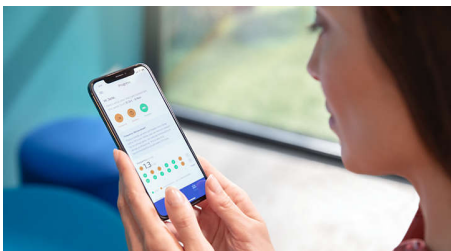

Progress Report

ExpertClean gives you the guidance you need to improve and maintain healthy brushing habits in between dentist checkups. Built-in

smart sensors let you know when you're using too much pressure, and by connecting your brushing experience to the Sonicare app, a personalized Progress Report helps you stay on track, to see how much you've improved over time.