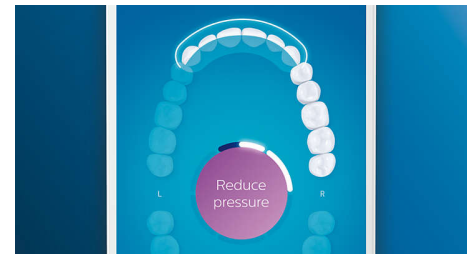

Whiter teeth, fast

Click on the W3 Premium White brush head to remove surface stains and reveal your whitest smile. With its densely packed central stain removal bristles, it's clinically proven to remove up to 100% more stains in just three days.**

Never miss a spot

The Philips Sonicare app lets you know when you've achieved a thorough clean, and coaches you to be a better, more mindful brusher.

TouchUp feature

If you happen to miss a spot while brushing your teeth, your app's TouchUp feature will show you. You can then go back for a second pass, and be confident you are getting a complete clean, every time.

Focus areas and goal-setting

Any trouble areas your dentist has pointed out? We'll highlight them on your in-app 3D mouth map, and remind you to pay extra attention to these areas.

Too much pressure?

You might not notice when you brush too hard, but your DiamondClean Smart will. If you use too much pressure, the light ring on the end of your handle will flash. This is a gentle reminder to ease off the pressure, and let your brush head do the work. 7 out of 10 people found this feature helped them become a better brusher.