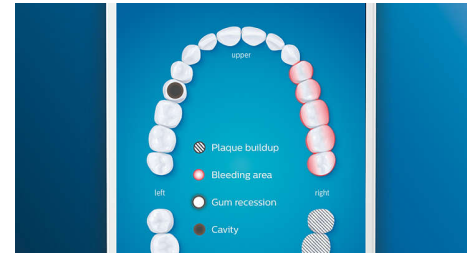

Click on the C3 Premium Plaque Control brush head to experience our deepest clean. With soft flexible sides, the bristles contour to the shape of each tooth's surface to provide 4x more surface contact*** and remove up to 10x more plaque from hard-to-reach areas*.

Whiter teeth, fast

Click on the W3 Premium White brush head to remove surface stains and reveal your whitest smile. With its densely packed central stain removal bristles, it's clinically proven to remove up to 100% more stains in just three days.**

Never miss a spot

The Philips Sonicare app lets you know when you've achieved a thorough clean, and coaches you to be a better, more mindful brusher.

TouchUp feature

If you happen to miss a spot while brushing your teeth, your app's TouchUp feature will show you. You can then go back for a second pass, and be confident you are getting a complete clean, every time.

Focus areas and goal-setting

Any trouble areas your dentist has pointed out? We'll highlight them on your in-app 3D mouth map, and remind you to pay extra attention to these areas.

Too much pressure?

You might not notice when you brush too hard, but your DiamondClean Smart will. If you use too much pressure, the light ring on the end of your handle will flash. This is a gentle reminder to ease off the pressure, and let your brush head do the work. 7 out of 10 people found this feature helped them become a better brusher.