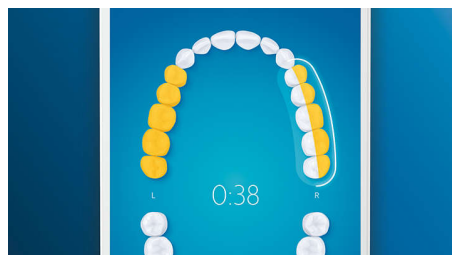

Care for your gums

Click on the G3 Premium Gum Care brush head to improve your gum health. Its smaller size and targeted gum line bristles deliver gentle yet effective cleaning along the gum line, where gum disease starts. It's clinically proven to deliver up to 100% less gum inflammation* and up to 7x healthier gums in just two weeks.*

Whiter teeth, fast

Click on the W3 Premium White brush head to remove surface stains and reveal your whitest smile. With its densely packed central stain removal bristles, it's clinically proven to remove up to 100% more stains in just three days.**

Never miss a spot

The Philips Sonicare app lets you know when you've achieved a thorough clean, and coaches you to be a better, more mindful brusher.

TouchUp feature

If you happen to miss a spot while brushing your teeth, your app's TouchUp feature will show you. You can then go back for a second pass, and be confident you are getting a complete clean, every time.

Focus areas and goal-setting

Any trouble areas your dentist has pointed out? We'll highlight them on your in-app 3D mouth map, and remind you to pay extra attention to these areas.

Too much pressure?

You might not notice when you brush too hard, but your DiamondClean Smart will. If you use too much pressure, the light ring on the end of your handle will flash. This is a gentle reminder to ease off the pressure, and let your brush head do the work. 7 out of 10 people found this feature helped them become a better brusher.