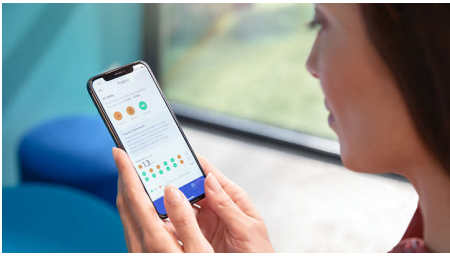

Let the DiamondClean 9000 adapt to your needs

- Personalized brushing experience
- Lets you know if you're pressing too hard
- BrushSync automatically selects the best mode for you
- Always know when to replace your brush heads

Stay on track with a personalized progress report

- Start and keep up healthy habits

Highlights

Progress Report

The DiamondClean 9000 gives you the guidance you need to improve and maintain healthy brushing habits in between dentist checkups. Built-in smart sensors let you know when you're using too much pressure, and by connecting your brushing experience to the Sonicare app, a personalized Progress Report helps you stay on track, to see how much you've improved over time.