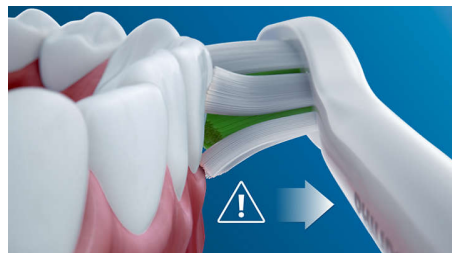

Naturally whiter teeth

Click on the W DiamondClean brush head to remove surface stains and reveal a whiter smile. With its densely packed central stain-removal bristles, it's clinically proven to whiten teeth in just one week.

Prioritizes your oral hygiene

Your brush head and base will sync-up to remind you when it's time to replace the head with a simple short beep and a handle light.

Monitor your brushing pressure

Brushing too hard can damage your teeth and gums. To prevent this, your Philips Sonicare ProtectiveClean emits a gentle pulsing sound to remind you to ease off on the pressure.