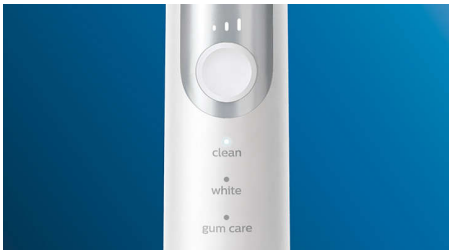

Designed around you

- Makes traveling easier for you
- 2 minute brushing time recommended by dentists

Innovative technology

- Lets you know if you're pressing too hard
- Connects smart brush handle and smart brush heads
- The Sonicare 6100 tells you when to change brush heads

Optimize your brushing

- Brush heads select the optimal mode and intensity
- Choose from 3 modes

For exceptionally whiter teeth

- Whitens teeth in just one week

Highlights

Safe brushing experience

A good electric toothbrush for braces. The Sonicare ProtectiveClean 6100 can also be used on fillings, crowns, veneers and other sensitive orthodontics.

Customize your brushing

Three modes. Three intensities. Customize your brushing to your cleaning preferences with the Sonicare ProtectiveClean 6100. Clean mode is standard for superior cleaning. White is the ideal mode for removing surface stains. And Gum Care mode adds an extra minute of reduced-power brushing, so you can gently massage your gums.

Prioritizes your oral hygiene

Your brush head and base will sync-up to remind you when it's time to replace the head with a simple short beep and a handle light.

Monitor your brushing pressure

Brushing too hard can damage your teeth and gums. To prevent this, your Philips Sonicare ProtectiveClean emits a gentle pulsing sound to remind you to ease off on the pressure.