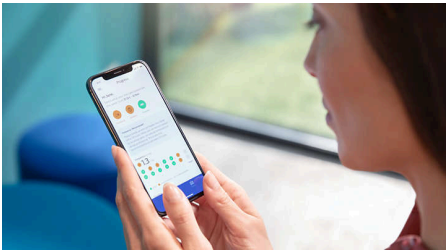

- Start and keep up healthy habits

DiamondClean 9000

2-pack sonic electric toothbrush with chargers & app

HX9914/55

Highlights

Removes up to 10 x more plaque*

Know you're getting the deepest possible clean with the C3 Premium Plaque Control toothbrush head. The soft, flexible bristles are designed to curve around the contours of your teeth, giving you 4 x more surface contact** and up to 10 x more plaque removal from hard-to-reach spots.

Progress Report

The DiamondClean 9000 electric toothbrush gives you the guidance you need to improve and maintain healthy brushing habits in between dentist check-ups. Built-in smart sensors let you know when you're using too much pressure, and by connecting your brushing experience to the Sonicare app, a personalised Progress Report helps you stay on track and see how much you've improved over time.