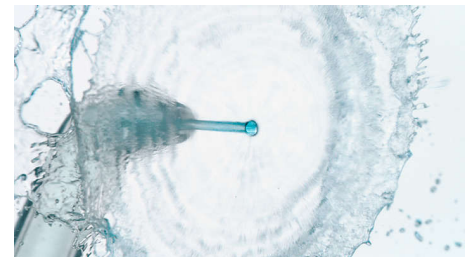

Standard tip for spot cleaning

A standard single-stream tip boosts pressure for for spot cleaning and removing food debris when you need it.