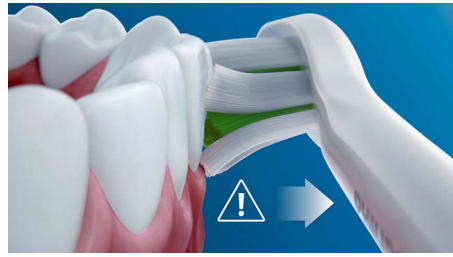

Innovative technology

- Lets you know if you're pressing too hard
- Philips Sonicare's advanced sonic technology
- Connects smart brush handle and smart brush heads

Highlights

Say goodbye to plaque

Densely-packed, high-quality bristles remove up to 7x more plaque than a manual toothbrush. And the specially curved power tip makes reaching the teeth at the back of your mouth a breeze.

Monitor your brushing pressure

Brushing too hard can damage your teeth and gums. To prevent this, your Philips Sonicare ProtectiveClean emits a gentle pulsing sound to remind you to ease off on the pressure.