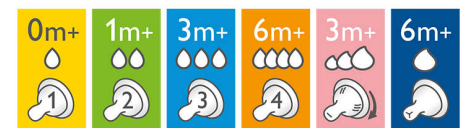

Growing up with your baby

Mix and match our breast pump, bottle and cup parts, and create the product that works for you, when you need it!

BPA free

Philips Avent Anti-colic bottle is made of BPA free material (PP).

Fits your baby's growing needs

The Philips Avent Anti-colic bottle range offers different teat flow rates to keep up with your baby's growth. Remember that age indications are approximate as babies develop at different rates. All teats are available in twin packs: Newborn, Slow, Medium, Fast and Variable Flow, and Thick feed.

Specifications

Design

Color: Clear

Bottle design: Ergonomic shape, Wide neck

Material

Bottle: BPA free, Polypropylene

Teat: BPA free, Silicone

What is included