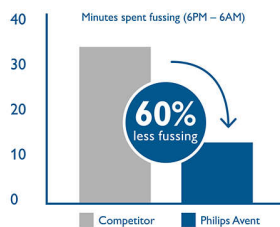

Less fussing

Philips Avent Anti-colic bottle reduces fussing. Babies fed with Philips Avent Anti-colic bottles experienced 60% less fussing at night, than babies fed with a competitor's anti-colic bottle.*