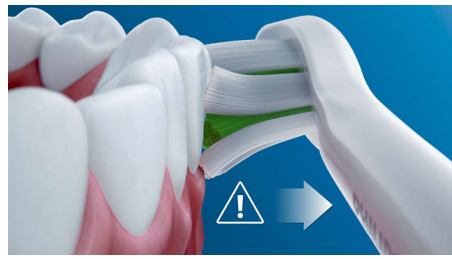

Monitor your brushing pressure

Brushing too hard can damage your teeth and gums. To prevent this, your Philips Sonicare ProtectiveClean emits a gentle pulsing sound to remind you to ease off on the pressure.