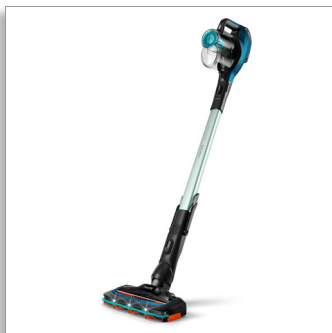

Philips SpeedPro Aqua  
Cordless Stick vacuum  
cleaner

### 180° suction nozzle

21.6V, up to 50 min  
3-in-1: vacuum, mop & handheld  
LEDs in nozzle

FC6728/01

## Fast. 3-in-1 with vacuum, mop and handheld

The new SpeedPro Aqua cordless vacuum cleaner provides a fast clean, with powerful reach, even in the toughest spots. It is equipped with the 180° suction nozzle for precise dirt pick-up and a unique vacuum and mop system.

# PHILIPS

Cordless Stick vacuum cleaner  
180° suction nozzle 21.6V, up to 50 min, 3-in-1: vacuum, mop & handheld, LEDs in nozzle

FC6728/01