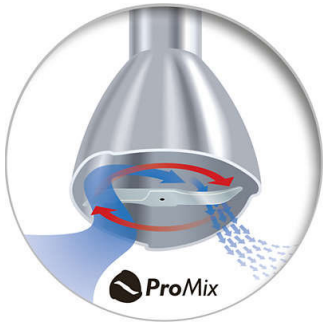

Hand blender
550 W, plastic bar ProMix, 0,5 L Beaker, chopper, 1 speed

HR1602/01

Highlights

ProMix blending technology

Developed together with the prestigious Stuttgart University, Philips ProMix is a unique, advanced technology that uses a specific triangular shape to create optimal food flow and maximum performance for faster and more consistent blending.