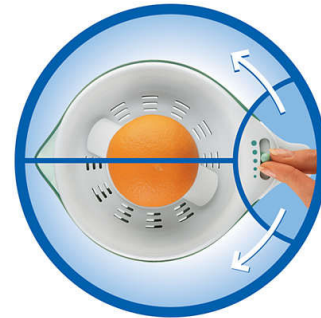

- Non-slip feet

- Integrated cord storage
- Pulp selector

Design specifications

- Color(s): Bright white with blue accents
- Material jug: SAN
- Material excl. jug: PP

HR2744/40

Highlights

Pulp selector

For smooth or pulpy juice.

Juice jug

Keep your juice fresh for longer in this juice jug.

Compact design

Thanks to its very compact design the appliance can easily be stored in small spaces and cupboards.

Cord storage

Cord storage

All parts dishwasher safe