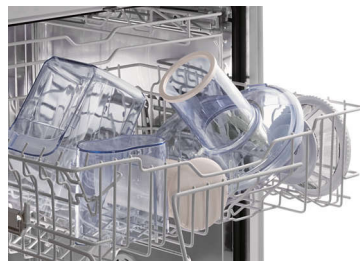

Highlights

Extra large feeding tube

The extra large feeding tube swallows whole fruit and vegetables so you don't need to cut or chop them anymore.

Juice jug

Keep your juice fresh for longer after you've made it in this 700 ml juice jug.

Extra large capacity

1.5 l pulp container and 700 ml juice jug allow you to juice more juice in one go.

Micro mesh filter

The Philips juicer makes more juice thanks to unique micromesh filter.

Dishwasher safe

All removable parts can be cleaned in the dishwasher

Recipe booklet included

This recipe booklet contains delicious and easy to make juice recipes to make with your Philips juicer.

HR1853/00

Specifications

- Non-slip feet
- Speed setting: 2
- Integrated cord storage
- Safety clamps

Accessories

- Juice jug

Design specifications

- Color(s): White and lavender
- Material jug: SAN
- Material housing and clamps: ABS
- Material lid and pulp container: SAN