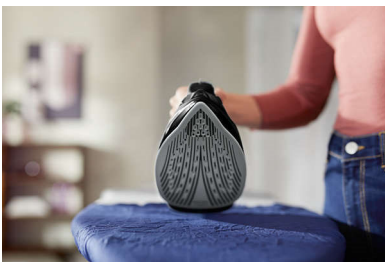

DST5040/86

Highlights

2600 W to heat up quickly

Delivers a fast warm-up and powerful performance.

Continuous steam up to 45g/min

Strong and consistent steam output to remove creases faster.

Steam boost up to 200 g

Penetrates deeper into fabrics to easily remove stubborn creases.

SteamGlide Plus soleplate

Our special SteamGlide Plus soleplate smoothly glides over any fabric. It's also non-stick, scratch-resistant and easy to clean.

Comfortable handle

A textured handle ensures you a comfortable, ergonomic grip, so you can keep hold of the iron without ever slipping.

Vertical steam

The vertical steam function lets you refresh garments right on the hanger and remove creases from curtains as they hang. No ironing board required.