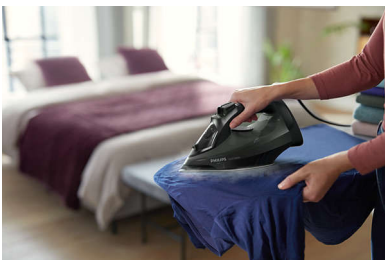

No more messy dripping

Our Drip Stop system lets you iron delicate fabrics at low temperatures with confidence. There's no need to worry about water droplets causing stains.