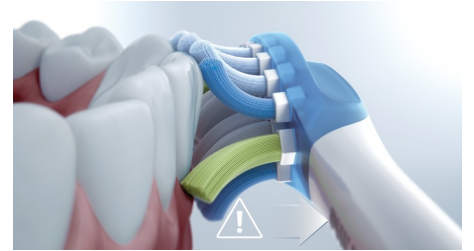

Built-in pressure sensor

You might not notice if you're brushing too hard, but your DiamondClean 9000 will. If you need to ease up, the toothbrush will make a pulsing sound. It's a heads up to let your brush head do the work. 7 out of 10 people found this feature helped them become a better brusher.