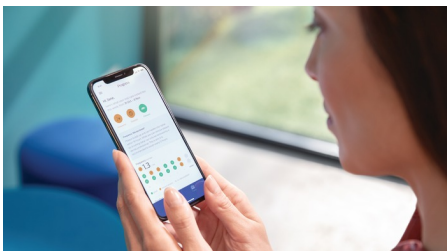

Progress Report

The DiamondClean 9000 gives you the guidance you need to improve and maintain healthy brushing habits in between dentist checkups. Built-in smart sensors let you know when you're using too much pressure, and by

connecting your brushing experience to the Sonicare app, a personalized Progress Report helps you stay on track, to see how much you've improved over time.