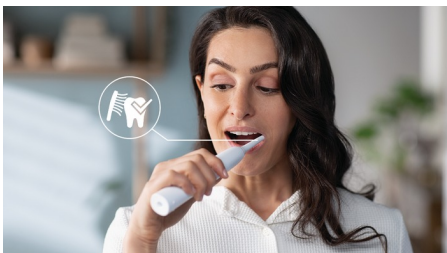

Easy transition to Sonicare

- Easy-Start to ease the transition

Highlights

Advanced Sonic Technology

Powerful bristle vibrations drive microbubbles deep between your teeth and along your gum line for a refreshing experience. You will get two month's worth of manual brushing in just 2 minutes.** 31000 brush strokes per minute gently clean your teeth, break up plaque, and sweep it away for an exceptional daily clean.

Removes plaque 3x better*

The Sonicare electric toothbrush with advanced sonic technology is clinically proven to remove plaque up to 3X better* than a manual toothbrush. It removes plaque from your teeth and along the gum line while protecting your gums.

Protects your gums

Built-in pressure sensor automatically detects pressure you apply, warns you, and reduces the toothbrush vibrations automatically to help

protect your gums. The toothbrush will make a pulsing sound as a reminder to ease off the pressure. 7 out of 10 people found this feature helped them become better brushers.