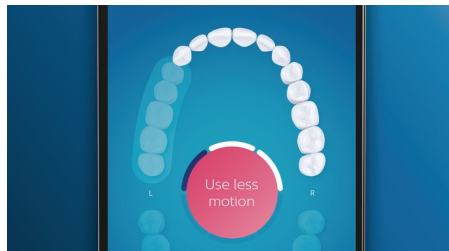

TongueCare+ tongue brush

Click on the TongueCare+ tongue brush to gently remove odor causing bacteria from the pores of your tongue. Its 240 specially designed MicroBristles get between all your tongue's ridges and grooves to remove bacteria and debris that lead to bad breath. Team with our antibacterial BreathRx tongue spray for superior cleaning and super fresh breath.

Focus areas and goal-setting

Any trouble areas your dentist has pointed out? We'll highlight them on your in-app 3D mouth map, and remind you to pay extra attention to these areas.

Never miss a spot

The Philips Sonicare app lets you know when you've achieved a thorough clean, and coaches you to be a better, more mindful brusher.

Easy does it

With an electric toothbrush, you let the brush do the work. We've built a scrubbing sensor into your handle as a gentle reminder to reduce scrubbing. This way, you can improve your technique and get a gentler, more effective clean.