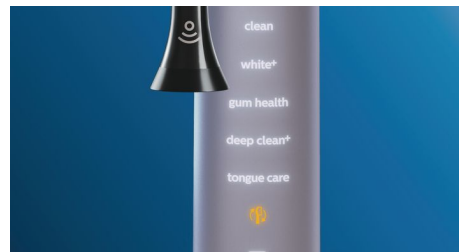

BrushSync mode pairing

Wondering which mode and intensity you should use? Wonder no longer. A microchip in your brush head tells your DiamondClean Smart which one you're using. So if you click on a gum-care brush head, for example, your toothbrush knows to select the optimal mode and intensity to provide a gentle yet effective care for your gums. All you need to do is to press the power button.

[asimpleswitch.com](https://www.asimpleswitch.com)

Philips Green Logo

Philips Green Products can reduce costs, energy consumption and CO2 emissions. How? They offer a significant environmental improvement in one or more of the Philips Green Focal Areas – Energy efficiency, Packaging, Hazardous substances, Weight, Recycling and disposal and Lifetime reliability.