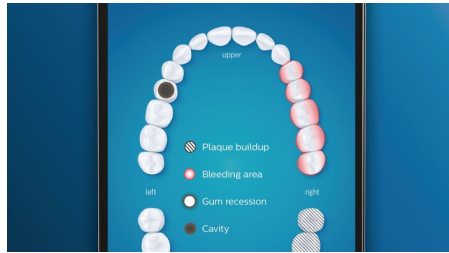

Care for your gums

Click on the G3 Premium Gum Care brush head to improve your gum health. Its smaller size and targeted gum line bristles deliver gentle yet effective cleaning along the gum line, where gum disease starts. It's clinically proven to deliver up to 100% less gum inflammation* and up to 7x healthier gums in just two weeks.*

Whiter teeth, fast

Click on the W3 Premium White brush head to remove surface stains and reveal your whitest smile. With its densely packed central stain removal bristles, it's clinically proven to remove up to 100% more stains in just three days.**

TongueCare+ tongue brush

Click on the TongueCare+ tongue brush to gently remove odor causing bacteria from the pores of your tongue. Its 240 specially designed MicroBristles get between all your tongue's ridges and grooves to remove bacteria and debris that lead to bad breath. Team with our antibacterial BreathRx tongue spray for superior cleaning and super fresh breath.

Focus areas and goal-setting

Any trouble areas your dentist has pointed out? We'll highlight them on your in-app 3D mouth map, and remind you to pay extra attention to these areas.

Never miss a spot

The Philips Sonicare app lets you know when you've achieved a thorough clean, and coaches you to be a better, more mindful brusher.