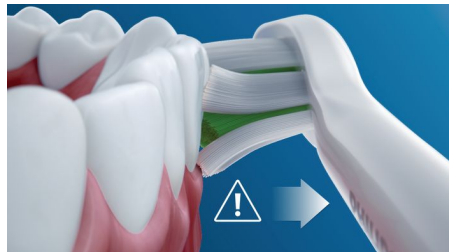

Monitor your brushing pressure

Brushing too hard can damage your teeth and gums. To prevent this, your Philips Sonicare ProtectiveClean emits a gentle pulsing sound to remind you to ease off on the pressure.