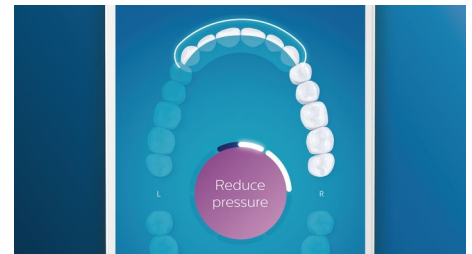

Never miss a spot

The Philips Sonicare app lets you know when you've achieved a thorough clean, and coaches you to be a better, more mindful brusher.

TouchUp feature

If you happen to miss a spot while brushing your teeth, your app's TouchUp feature will show you. You can then go back for a second pass, and be confident you are getting a complete clean, every time.

Focus areas and goal-setting

Any trouble areas your dentist has pointed out? We'll highlight them on your in-app 3D mouth map, and remind you to pay extra attention to these areas.

Too much pressure?

You might not notice when you brush too hard, but your DiamondClean Smart will. If you use too much pressure, the light ring on the end of your handle will flash. This is a gentle reminder to ease off the pressure, and let your brush head do the work. 7 out of 10 people found this feature helped them become a better brusher.