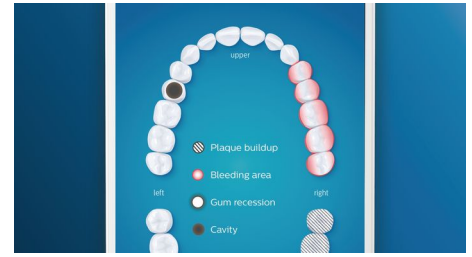

Never miss a spot

The Philips Sonicare app lets you know when you've achieved a thorough clean, and coaches you to be a better, more mindful brusher.

TouchUp feature

If you happen to miss a spot while brushing your teeth, your app's TouchUp feature will show you. You can then go back for a second pass, and be confident you are getting a complete clean, every time.

Focus areas and goal-setting

Any trouble areas your dentist has pointed out? We'll highlight them on your in-app 3D mouth map, and remind you to pay extra attention to these areas.

Too much pressure?

You might not notice when you brush too hard, but your DiamondClean Smart will. If you use too much pressure, the light ring on the end of your handle will flash. This is a gentle reminder to ease off the pressure, and let your brush head do the work. 7 out of 10 people found this feature helped them become a better brusher.