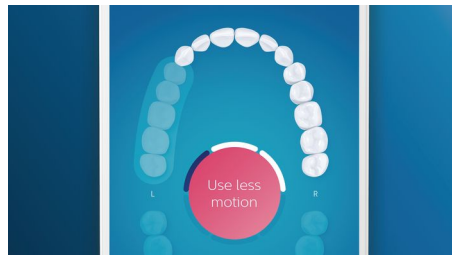

Whiter teeth, fast

Click on the W3 Premium White brush head to remove surface stains and reveal your whitest smile. With its densely packed central stain removal bristles, it's clinically proven to remove up to 100% more stains in just three days.**

TongueCare+ tongue brush

Click on the TongueCare+ tongue brush to gently remove odor causing bacteria from the pores of your tongue. Its 240 specially designed MicroBristles get between all your tongue's ridges and grooves to remove bacteria and debris that lead to bad breath. Team with our antibacterial BreathRx tongue spray for superior cleaning and super fresh breath.

Never miss a spot

The Philips Sonicare app lets you know when you've achieved a thorough clean, and coaches you to be a better, more mindful brusher.

TouchUp feature

If you happen to miss a spot while brushing your teeth, your app's TouchUp feature will show you. You can then go back for a second pass, and be confident you are getting a complete clean, every time.

Focus areas and goal-setting

Any trouble areas your dentist has pointed out? We'll highlight them on your in-app 3D mouth map, and remind you to pay extra attention to these areas.

Too much pressure?

You might not notice when you brush too hard, but your DiamondClean Smart will. If you use too much pressure, the light ring on the end of your handle will flash. This is a gentle reminder to ease off the pressure, and let your brush head do the work. 7 out of 10 people found this feature helped them become a better brusher.