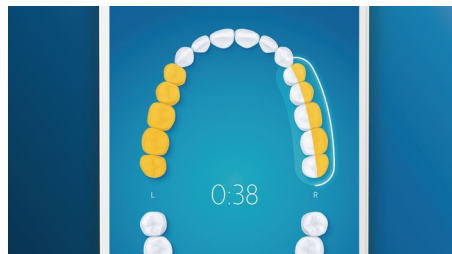

Whiter teeth, fast

Click on the W3 Premium White brush head to remove surface stains and reveal your whitest smile. With its densely packed central stain removal bristles, it's clinically proven to remove up to 100% more stains in just three days.**

TongueCare+ tongue brush

Click on the TongueCare+ tongue brush to gently remove odor causing bacteria from the pores of your tongue. Its 240 specially designed MicroBristles get between all your tongue's ridges and grooves to remove bacteria and debris that lead to bad breath. Team with our antibacterial BreathRx tongue spray for superior cleaning and super fresh breath.

Never miss a spot

The Philips Sonicare app lets you know when you've achieved a thorough clean, and coaches you to be a better, more mindful brusher.

TouchUp feature

If you happen to miss a spot while brushing your teeth, your app's TouchUp feature will show you. You can then go back for a second pass, and be confident you are getting a complete clean, every time.

Focus areas and goal-setting

Any trouble areas your dentist has pointed out? We'll highlight them on your in-app 3D mouth map, and remind you to pay extra attention to these areas.

Too much pressure?

You might not notice when you brush too hard, but your DiamondClean Smart will. If you use too much pressure, the light ring on the end of your handle will flash. This is a gentle reminder to ease off the pressure, and let your brush head do the work. 7 out of 10 people found this feature helped them become a better brusher.