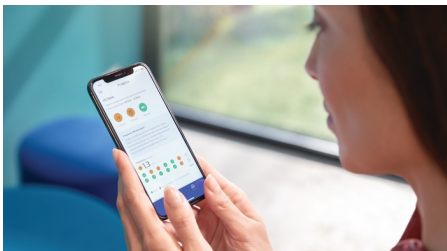

Progress Report

The DiamondClean 9000 gives you the guidance you need to improve and maintain healthy brushing habits in between dentist checkups. Built-in smart sensors let you know when you're using too much pressure, and by connecting your brushing experience to the

Sonicare app, a personalized Progress Report helps you stay on track, to see how much you've improved over time.