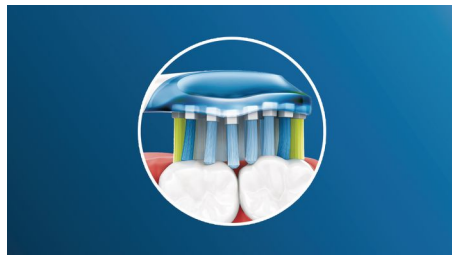

## Look after those gums

With optimal cleaning from your DiamondClean, gums will become healthier in 2 weeks\*. Removing up to 7x more plaque along the gum line than a manual toothbrush\*, you'll get your healthiest smile.

## Up to 2x healthier teeth

Click on our AdaptiveClean brush head for a deep, gentle clean that leaves gums up to 2x healthier than a manual toothbrush. Soft rubber sides flex along every contour of your teeth and gums to absorb any excess pressure. Bristles can then reach deep between teeth giving you a comfortable, effective deep clean.