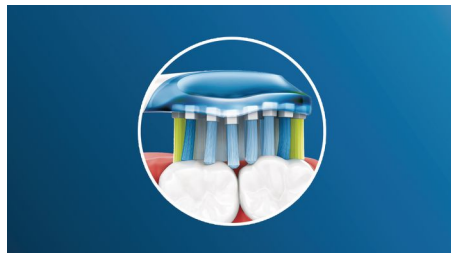

## Look after those gums

With optimal cleaning from your DiamondClean, gums will become healthier in 2 weeks\*. Removing up to 7x more plaque along the gum line than a manual toothbrush\*, you'll get your healthiest smile.

## Up to 2x healthier teeth

Click on our AdaptiveClean brush head for a deep, gentle clean that leaves gums up to 2x healthier than a manual toothbrush. Soft rubber sides flex along every contour of your teeth and gums to absorb any excess pressure. Bristles can then reach deep between teeth giving you a comfortable, effective deep clean.