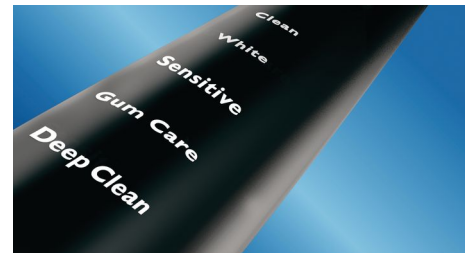

Extra deep cleaning

Our Deep Clean mode means you can really focus on specific areas, paying them extra attention. We've combined our unique brush head motion with an extended 3 minutes of brushing time so your teeth get a truly deep clean.