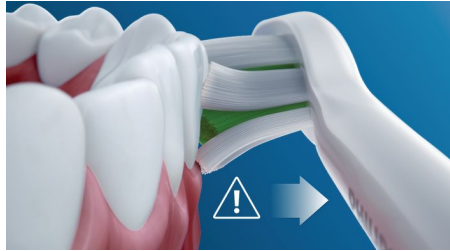

And thanks to its flexible design, it removes up to 10x more plaque from hard-to-reach areas* for a truly deep clean along the gum line and between teeth.

Safe and gentle

You can be sure of a safe brushing experience: our sonic technology is suitable for use with braces, fillings, crowns, and veneers, and helps prevent cavities and improve gum health.

Philips Sonicare technology

Philips Sonicare's advanced sonic technology pulses water between teeth, and its brush strokes break up plaque and sweep it away for an exceptional daily clean.

Monitor your brushing pressure