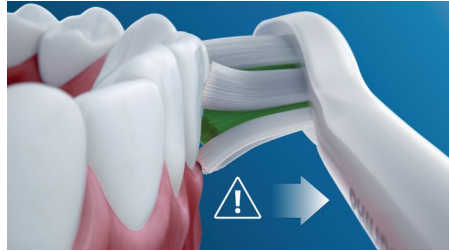

Say goodbye to plaque

Densely-packed, high-quality bristles remove up to 7 x more plaque than a manual toothbrush. And the specially curved power tip makes reaching the teeth at the back of your mouth a breeze.

Safe and gentle

You can be sure of a safe brushing experience: our sonic technology is suitable for use with braces, fillings, crowns and veneers, and helps prevent cavities and improve gum health.

The only true sonic technology

Philips Sonicare's advanced sonic technology pulses water between your teeth, and its brush strokes break plaque up and sweep it away for an exceptional daily clean.

Monitor your brushing pressure

Brushing too hard can damage your teeth and gums. To prevent this, your Philips Sonicare ProtectiveClean emits a gentle pulsing sound to remind you to ease off on the pressure.