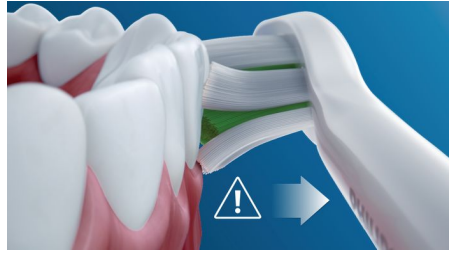

Monitor your brushing pressure

Brushing too hard can damage your teeth and gums. To prevent this, your Philips Sonicare ProtectiveClean emits a gentle pulsing sound to remind you to ease off on the pressure.